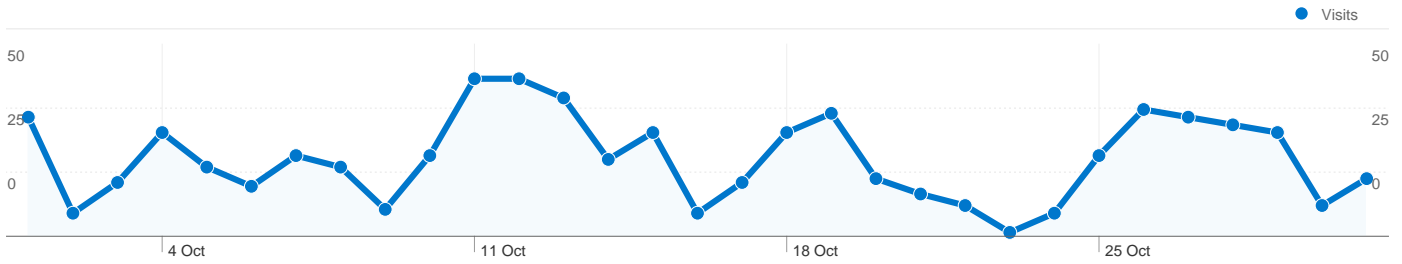

All traffic sources sent a total of 625 visits

70.08% Direct Traffic

5.12% Referring Sites

24.80% Search Engines

- Direct Traffic
  438.00 (70.08%)
- Search Engines
  155.00 (24.80%)
- Referring Sites
  32.00 (5.12%)

Top Traffic Sources

Sources	Visits	% visits
(direct) ((none))	438	70.08%
google (organic)	138	22.08%
bing (organic)	8	1.28%
flightglobalevents.com	5	0.80%
google.it (referral)	5	0.80%

Keywords	Visits	% visits
eamtc	105	67.74%
www.eamtc.org	8	5.16%
eamtc.org	5	3.23%
european training aviation	4	2.58%
thomas cook engineering	4	2.58%