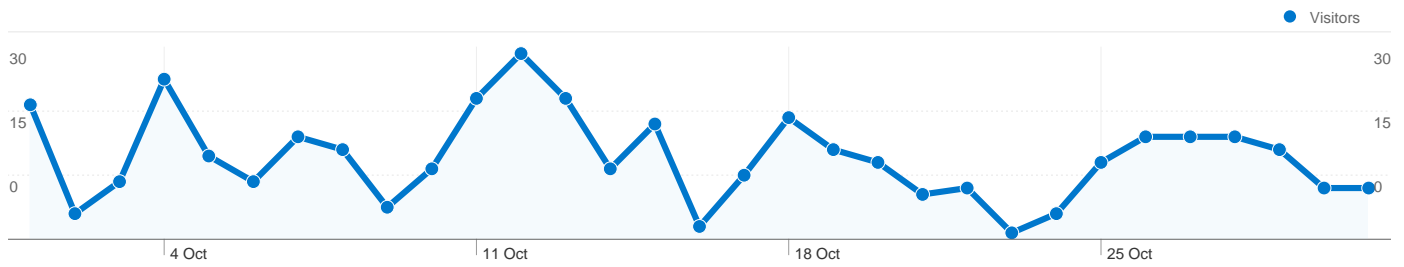

Site Usage

625 Visits

24.00% Bounce Rate

3,454 Pageviews

00:04:25 Avg. Time on Site

5.53 Pages/Visit

41.12% % New Visits

Visitors Overview

Map Overlay

Traffic Sources Overview

Content Overview

Pages	Pageviews	% Pageviews
/	1,077	31.18%
/members/	474	13.72%
/members/members-area/	419	12.13%
/news/	226	6.54%
/meetings/	221	6.40%

266 people visited this site

625 Visits

266 Absolute Unique Visitors

3,454 Pageviews

5.53 Average Pageviews

00:04:25 Time on Site

24.00% Bounce Rate

41.12% New Visits

Technical Profile

625 visits came from 42 countries/territories

Site Usage

Country/Territory	Visits	Pages/Visit	Avg. Time on Site	% New Visits	Bounce Rate
United Kingdom	198	5.38	00:04:31	16.67%	25.25%
Switzerland	87	5.25	00:03:28	41.38%	20.69%
France	46	5.63	00:03:17	67.39%	8.70%
Germany	45	5.24	00:05:14	64.44%	13.33%
Finland	38	3.45	00:04:30	23.68%	63.16%
Netherlands	27	6.70	00:06:39	81.48%	14.81%
Turkey	24	6.71	00:06:30	41.67%	12.50%
Italy	15	4.13	00:03:40	33.33%	26.67%
United States	15	6.07	00:05:17	66.67%	20.00%
Spain	13	7.00	00:03:43	53.85%	15.38%