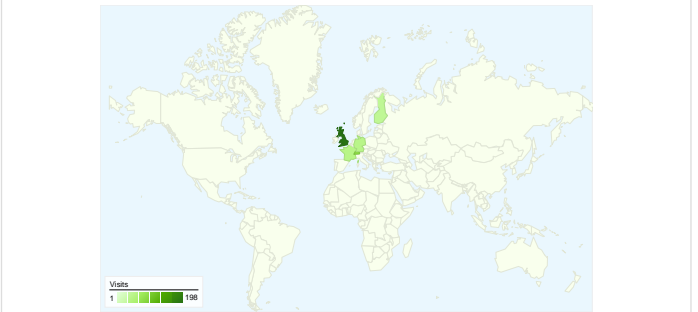

Site Usage

625 Visits

24.00% Bounce Rate

3,454 Pageviews

00:04:25 Avg. Time on Site

5.53 Pages/Visit

41.12% % New Visits

Visitors Overview

Map Overlay

Traffic Sources Overview

Content Overview

Pages	Pageviews	% Pageviews
/	1,077	31.18%
/members/	474	13.72%
/members/members-area/	419	12.13%
/news/	226	6.54%
/meetings/	221	6.40%

266 people visited this site

All traffic sources sent a total of 625 visits

70.08% Direct Traffic

5.12% Referring Sites

24.80% Search Engines

- Direct Traffic
438.00 (70.08%)
- Search Engines
155.00 (24.80%)
- Referring Sites
32.00 (5.12%)

625 visits came from 42 countries/territories

Site Usage

Country/Territory	Visits	Pages/Visit	Avg. Time on Site	% New Visits	Bounce Rate
United Kingdom	198	5.38	00:04:31	16.67%	25.25%
Switzerland	87	5.25	00:03:28	41.38%	20.69%
France	46	5.63	00:03:17	67.39%	8.70%
Germany	45	5.24	00:05:14	64.44%	13.33%
Finland	38	3.45	00:04:30	23.68%	63.16%
Netherlands	27	6.70	00:06:39	81.48%	14.81%
Turkey	24	6.71	00:06:30	41.67%	12.50%
Italy	15	4.13	00:03:40	33.33%	26.67%
United States	15	6.07	00:05:17	66.67%	20.00%
Spain	13	7.00	00:03:43	53.85%	15.38%