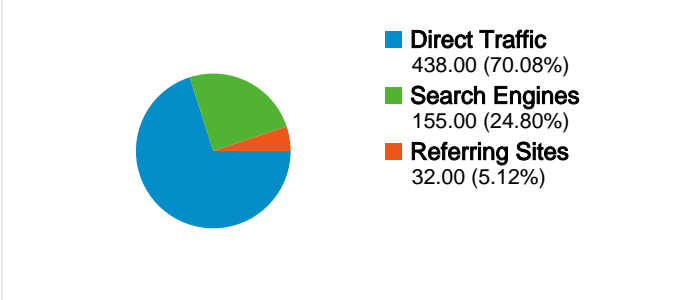

Site Usage

625 Visits

24.00% Bounce Rate

3,454 Pageviews

00:04:25 Avg. Time on Site

5.53 Pages/Visit

41.12% % New Visits

Visitors Overview

Map Overlay

Traffic Sources Overview

Content Overview

Pages	Pageviews	% Pageviews
/	1,077	31.18%
/members/	474	13.72%
/members/members-area/	419	12.13%
/news/	226	6.54%
/meetings/	221	6.40%

266 people visited this site

All traffic sources sent a total of 625 visits

70.08% Direct Traffic

5.12% Referring Sites

24.80% Search Engines

- Direct Traffic
438.00 (70.08%)
- Search Engines
155.00 (24.80%)
- Referring Sites
32.00 (5.12%)

625 visits came from 42 countries/territories

Site Usage

Country/Territory	Visits	Pages/Visit	Avg. Time on Site	% New Visits	Bounce Rate
United Kingdom	198	5.38	00:04:31	16.67%	25.25%
Switzerland	87	5.25	00:03:28	41.38%	20.69%
France	46	5.63	00:03:17	67.39%	8.70%
Germany	45	5.24	00:05:14	64.44%	13.33%
Finland	38	3.45	00:04:30	23.68%	63.16%
Netherlands	27	6.70	00:06:39	81.48%	14.81%
Turkey	24	6.71	00:06:30	41.67%	12.50%
Italy	15	4.13	00:03:40	33.33%	26.67%
United States	15	6.07	00:05:17	66.67%	20.00%
Spain	13	7.00	00:03:43	53.85%	15.38%