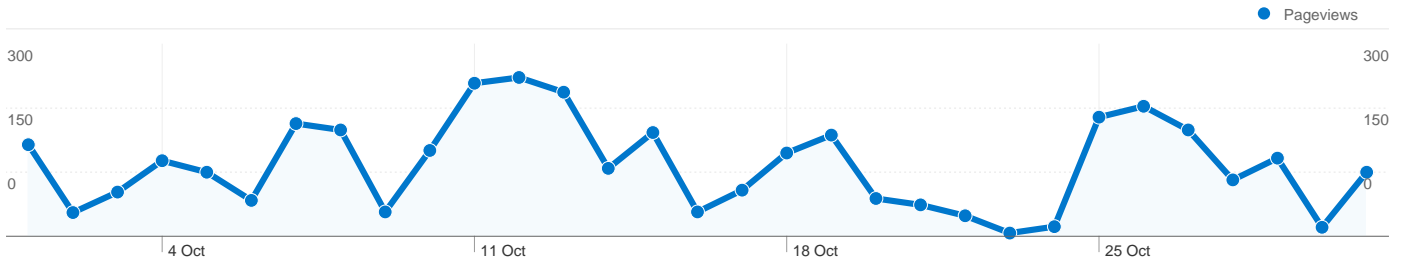

Pages on this site were viewed a total of 3,454 times

3,454 Pageviews

2,072 Unique Views

24.00% Bounce Rate

Top Content

Pages	Pageviews	% Pageviews
/	1,077	31.18%
/members/	474	13.72%
/members/members-area/	419	12.13%
/news/	226	6.54%
/meetings/	221	6.40%