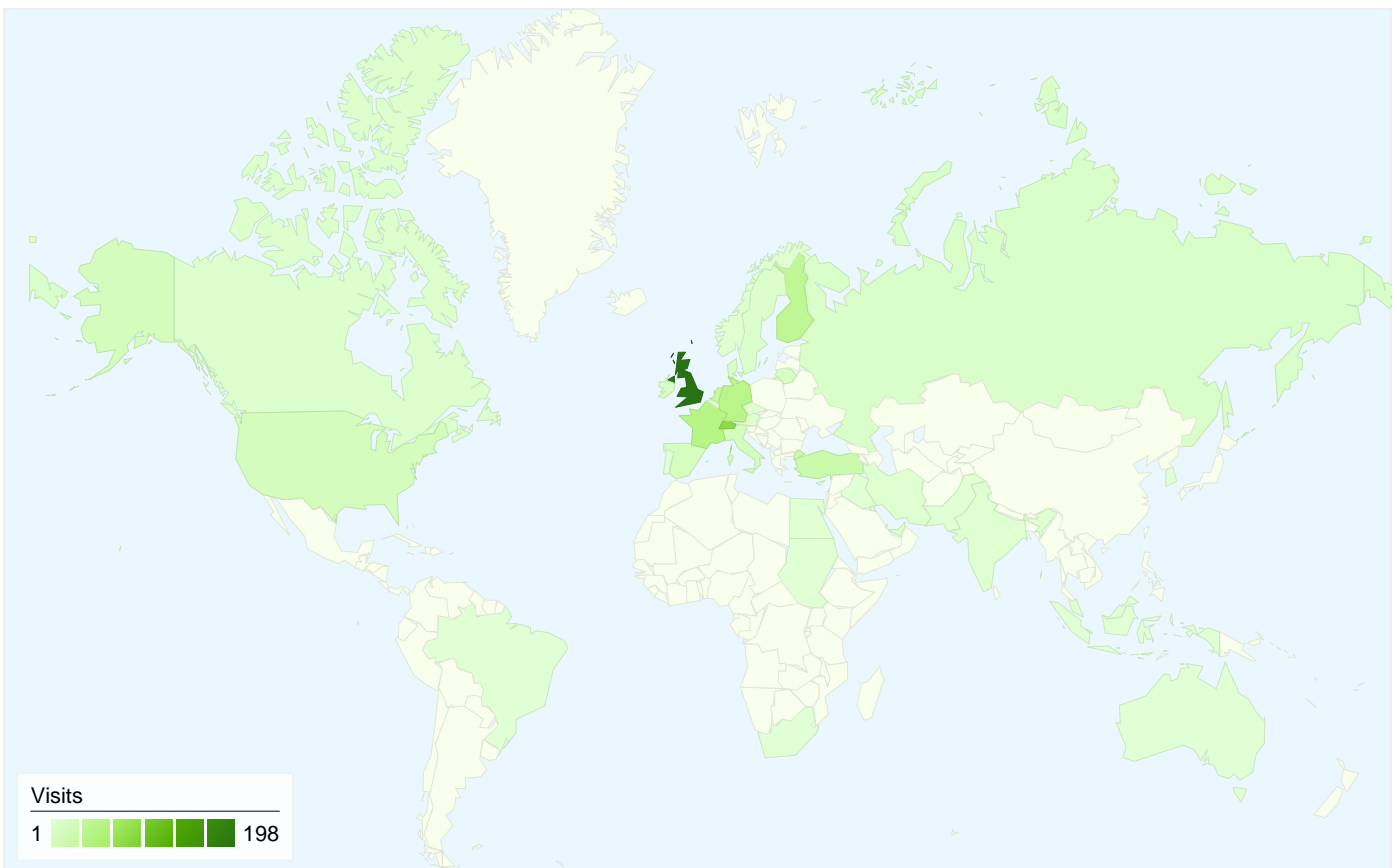

All traffic sources sent a total of 625 visits

70.08% Direct Traffic

5.12% Referring Sites

24.80% Search Engines

- Direct Traffic
438.00 (70.08%)
- Search Engines
155.00 (24.80%)
- Referring Sites
32.00 (5.12%)

Top Traffic Sources

Sources	Visits	% visits
(direct) ((none))	438	70.08%
google (organic)	138	22.08%
bing (organic)	8	1.28%
flightglobalevents.com	5	0.80%
google.it (referral)	5	0.80%

Keywords	Visits	% visits
eamtc	105	67.74%
www.eamtc.org	8	5.16%
eamtc.org	5	3.23%
european training aviation	4	2.58%
thomas cook engineering	4	2.58%

625 visits came from 42 countries/territories

Site Usage

Country/Territory	Visits	Pages/Visit	Avg. Time on Site	% New Visits	Bounce Rate
United Kingdom	198	5.38	00:04:31	16.67%	25.25%
Switzerland	87	5.25	00:03:28	41.38%	20.69%
France	46	5.63	00:03:17	67.39%	8.70%
Germany	45	5.24	00:05:14	64.44%	13.33%
Finland	38	3.45	00:04:30	23.68%	63.16%
Netherlands	27	6.70	00:06:39	81.48%	14.81%
Turkey	24	6.71	00:06:30	41.67%	12.50%
Italy	15	4.13	00:03:40	33.33%	26.67%
United States	15	6.07	00:05:17	66.67%	20.00%
Spain	13	7.00	00:03:43	53.85%	15.38%