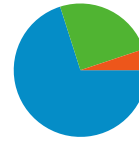

Browser	Visits	% visits	Connection Speed	Visits	% visits
Internet Explorer	360	57.60%	Unknown	261	41.76%
Firefox	215	34.40%	DSL	248	39.68%
Chrome	33	5.28%	T1	63	10.08%
Safari	14	2.24%	Cable	36	5.76%
Opera	2	0.32%	Dialup	16	2.56%

All traffic sources sent a total of 625 visits

70.08% Direct Traffic

5.12% Referring Sites

24.80% Search Engines

- Direct Traffic
438.00 (70.08%)
- Search Engines
155.00 (24.80%)
- Referring Sites
32.00 (5.12%)