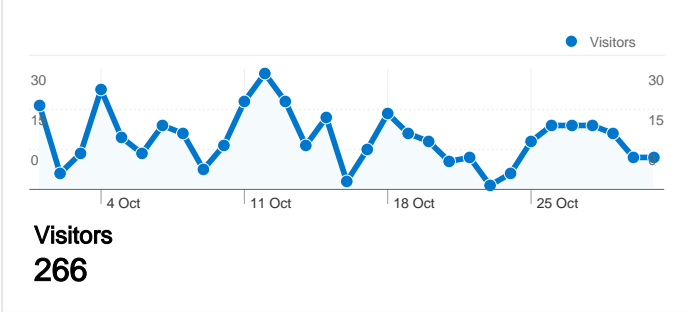

Site Usage

625 Visits

24.00% Bounce Rate

3,454 Pageviews

00:04:25 Avg. Time on Site

5.53 Pages/Visit

41.12% % New Visits

Visitors Overview

625 Visits

266 Absolute Unique Visitors

3,454 Pageviews

5.53 Average Pageviews

00:04:25 Time on Site

24.00% Bounce Rate

41.12% New Visits

Technical Profile

625 visits came from 42 countries/territories

Site Usage

Country/Territory	Visits	Pages/Visit	Avg. Time on Site	% New Visits	Bounce Rate
United Kingdom	198	5.38	00:04:31	16.67%	25.25%
Switzerland	87	5.25	00:03:28	41.38%	20.69%
France	46	5.63	00:03:17	67.39%	8.70%
Germany	45	5.24	00:05:14	64.44%	13.33%
Finland	38	3.45	00:04:30	23.68%	63.16%
Netherlands	27	6.70	00:06:39	81.48%	14.81%
Turkey	24	6.71	00:06:30	41.67%	12.50%
Italy	15	4.13	00:03:40	33.33%	26.67%
United States	15	6.07	00:05:17	66.67%	20.00%
Spain	13	7.00	00:03:43	53.85%	15.38%

1 - 10 of 42

Pages on this site were viewed a total of 3,454 times

3,454 Pageviews

2,072 Unique Views

24.00% Bounce Rate

Top Content

Pages	Pageviews	% Pageviews
/	1,077	31.18%
/members/	474	13.72%
/members/members-area/	419	12.13%
/news/	226	6.54%
/meetings/	221	6.40%