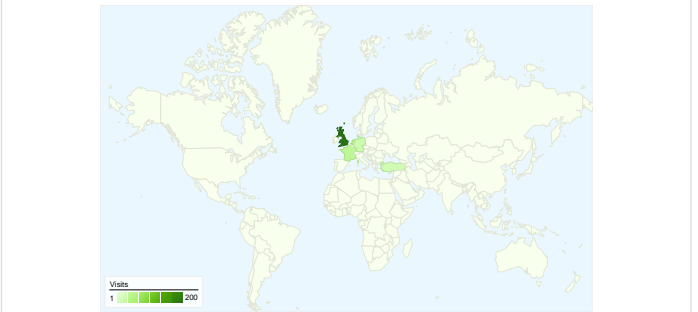

Site Usage

508 Visits

27.36% Bounce Rate

2,346 Pageviews

00:03:21 Avg. Time on Site

4.62 Pages/Visit

48.62% % New Visits

Visitors Overview

Map Overlay

Traffic Sources Overview

Content Overview

Pages	Pageviews	% Pageviews
/	605	25.79%
/members/	271	11.55%
/about-us/	220	9.38%
/members/members-area/	183	7.80%
/course-finder/	166	7.08%

275 people visited this site

All traffic sources sent a total of 508 visits

-  40.75% Direct Traffic
-  24.61% Referring Sites
-  34.65% Search Engines

- Direct Traffic
207.00 (40.75%)
- Search Engines
176.00 (34.65%)
- Referring Sites
125.00 (24.61%)

508 visits came from 50 countries/territories

Site Usage

Country/Territory	Visits	Pages/Visit	Avg. Time on Site	% New Visits	Bounce Rate
United Kingdom	200	3.90	00:02:21	27.00%	25.50%
Netherlands	42	7.50	00:07:40	52.38%	23.81%
France	38	4.74	00:03:28	52.63%	21.05%
Germany	24	6.08	00:03:55	66.67%	29.17%
Switzerland	21	5.95	00:03:59	66.67%	42.86%
Turkey	21	2.38	00:02:39	52.38%	47.62%
United States	20	5.60	00:04:10	70.00%	35.00%
Spain	14	6.07	00:06:03	78.57%	0.00%
Ireland	12	6.25	00:06:12	91.67%	8.33%
Finland	10	2.60	00:00:55	30.00%	20.00%