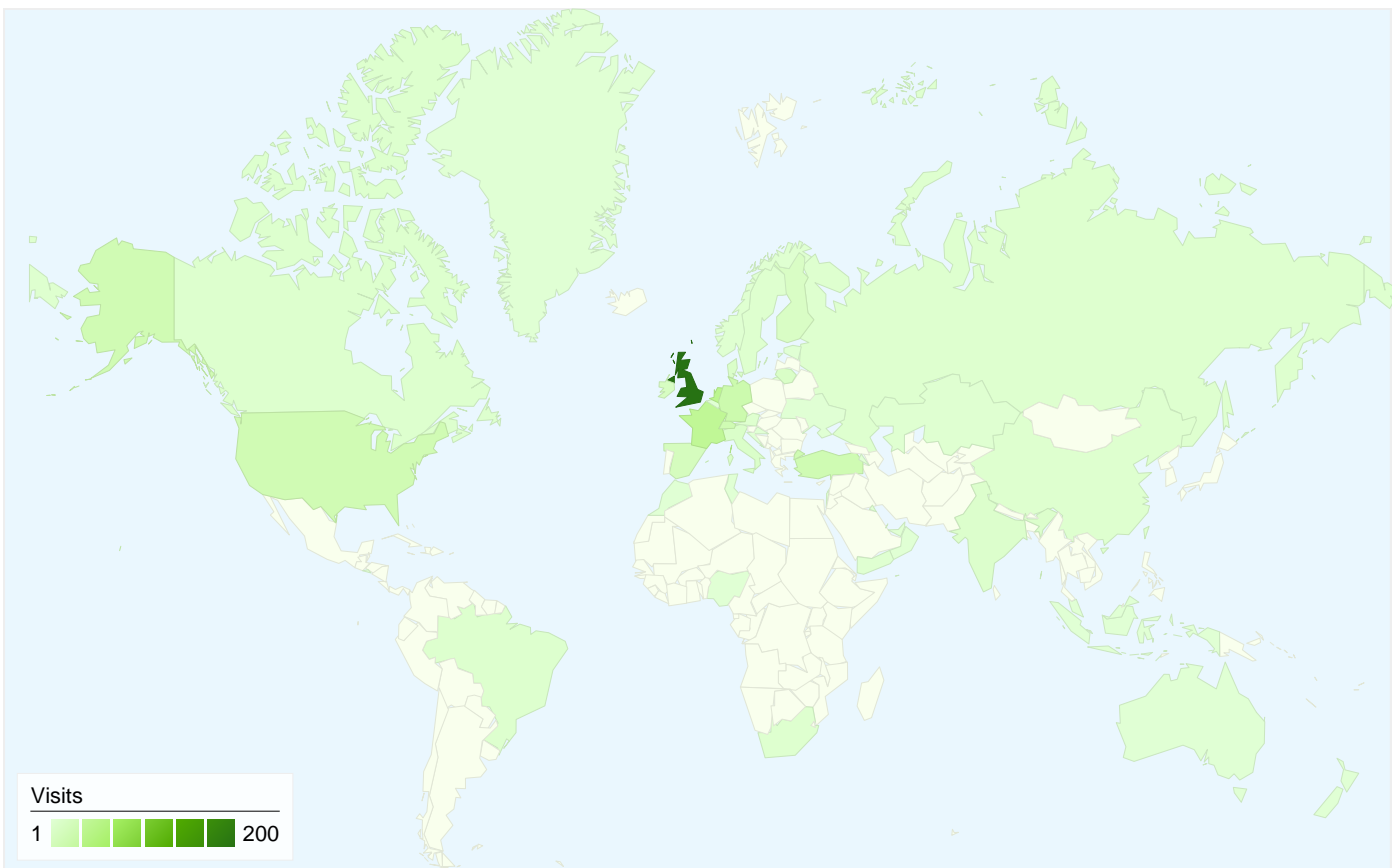

All traffic sources sent a total of 508 visits

-  40.75% Direct Traffic
-  24.61% Referring Sites
-  34.65% Search Engines

- Direct Traffic
207.00 (40.75%)
- Search Engines
176.00 (34.65%)
- Referring Sites
125.00 (24.61%)

Top Traffic Sources

Sources	Visits	% visits
(direct) ((none))	207	40.75%
google (organic)	162	31.89%
directory.atwonline.com	93	18.31%
bing (organic)	7	1.38%
google.it (referral)	6	1.18%

Keywords	Visits	% visits
eamtc	83	47.16%
thomas cook engineering	10	5.68%
thomas cook aircraft	9	5.11%
eamtc.org	5	2.84%
european aircraft maintenance	5	2.84%

508 visits came from 50 countries/territories

Site Usage

Country/Territory	Visits	Pages/Visit	Avg. Time on Site	% New Visits	Bounce Rate
United Kingdom	200	3.90	00:02:21	27.00%	25.50%
Netherlands	42	7.50	00:07:40	52.38%	23.81%
France	38	4.74	00:03:28	52.63%	21.05%
Germany	24	6.08	00:03:55	66.67%	29.17%
Switzerland	21	5.95	00:03:59	66.67%	42.86%
Turkey	21	2.38	00:02:39	52.38%	47.62%
United States	20	5.60	00:04:10	70.00%	35.00%
Spain	14	6.07	00:06:03	78.57%	0.00%
Ireland	12	6.25	00:06:12	91.67%	8.33%
Finland	10	2.60	00:00:55	30.00%	20.00%