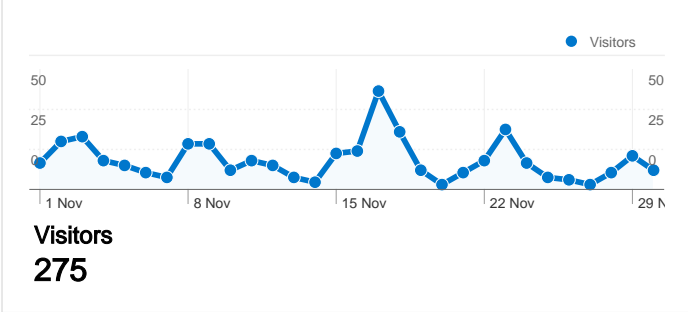

Site Usage

508 Visits

27.36% Bounce Rate

2,346 Pageviews

00:03:21 Avg. Time on Site

4.62 Pages/Visit

48.62% % New Visits

Visitors Overview

508 Visits

275 Absolute Unique Visitors

2,346 Pageviews

4.62 Average Pageviews

00:03:21 Time on Site

27.36% Bounce Rate

48.62% New Visits

Technical Profile

All traffic sources sent a total of 508 visits

-  40.75% Direct Traffic
-  24.61% Referring Sites
-  34.65% Search Engines

- Direct Traffic
207.00 (40.75%)
- Search Engines
176.00 (34.65%)
- Referring Sites
125.00 (24.61%)

508 visits came from 50 countries/territories

Site Usage

Country/Territory	Visits	Pages/Visit	Avg. Time on Site	% New Visits	Bounce Rate
United Kingdom	200	3.90	00:02:21	27.00%	25.50%
Netherlands	42	7.50	00:07:40	52.38%	23.81%
France	38	4.74	00:03:28	52.63%	21.05%
Germany	24	6.08	00:03:55	66.67%	29.17%
Switzerland	21	5.95	00:03:59	66.67%	42.86%
Turkey	21	2.38	00:02:39	52.38%	47.62%
United States	20	5.60	00:04:10	70.00%	35.00%
Spain	14	6.07	00:06:03	78.57%	0.00%
Ireland	12	6.25	00:06:12	91.67%	8.33%
Finland	10	2.60	00:00:55	30.00%	20.00%