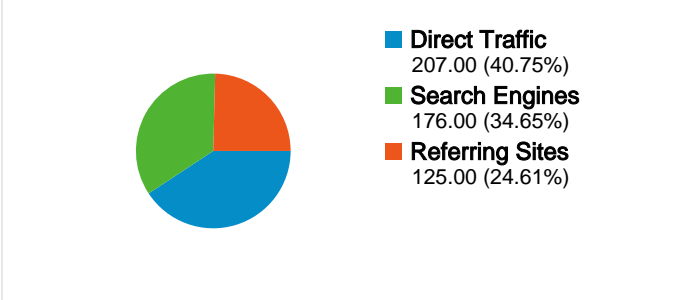

Site Usage

508 Visits

27.36% Bounce Rate

2,346 Pageviews

00:03:21 Avg. Time on Site

4.62 Pages/Visit

48.62% % New Visits

Visitors Overview

Map Overlay

Traffic Sources Overview

Content Overview

Pages	Pageviews	% Pageviews
/	605	25.79%
/members/	271	11.55%
/about-us/	220	9.38%
/members/members-area/	183	7.80%
/course-finder/	166	7.08%

275 people visited this site

All traffic sources sent a total of 508 visits

-  40.75% Direct Traffic
-  24.61% Referring Sites
-  34.65% Search Engines

- Direct Traffic
207.00 (40.75%)
- Search Engines
176.00 (34.65%)
- Referring Sites
125.00 (24.61%)

508 visits came from 50 countries/territories

Site Usage

Country/Territory	Visits	Pages/Visit	Avg. Time on Site	% New Visits	Bounce Rate
United Kingdom	200	3.90	00:02:21	27.00%	25.50%
Netherlands	42	7.50	00:07:40	52.38%	23.81%
France	38	4.74	00:03:28	52.63%	21.05%
Germany	24	6.08	00:03:55	66.67%	29.17%
Switzerland	21	5.95	00:03:59	66.67%	42.86%
Turkey	21	2.38	00:02:39	52.38%	47.62%
United States	20	5.60	00:04:10	70.00%	35.00%
Spain	14	6.07	00:06:03	78.57%	0.00%
Ireland	12	6.25	00:06:12	91.67%	8.33%
Finland	10	2.60	00:00:55	30.00%	20.00%