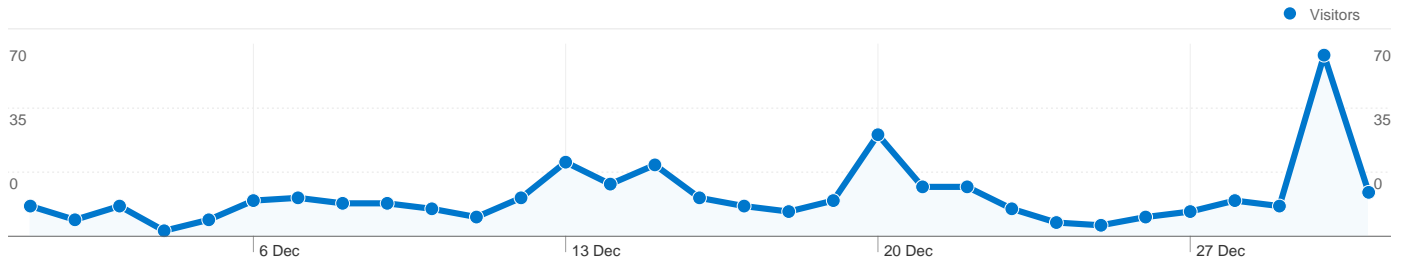

Site Usage

612 Visits

37.25% Bounce Rate

2,211 Pageviews

00:02:53 Avg. Time on Site

3.61 Pages/Visit

51.80% % New Visits

Visitors Overview

Map Overlay

Traffic Sources Overview

Content Overview

Pages	Pageviews	% Pageviews
/	615	27.82%
/members/	311	14.07%
/course-finder/	137	6.20%
/about-us/	133	6.02%
/members/members-area/	115	5.20%

360 people visited this site

612 Visits

360 Absolute Unique Visitors

2,211 Pageviews

3.61 Average Pageviews

00:02:53 Time on Site

37.25% Bounce Rate

51.80% New Visits

Technical Profile

All traffic sources sent a total of 612 visits

- 42.81% Direct Traffic
- 19.12% Referring Sites
- 38.07% Search Engines

- Direct Traffic
262.00 (42.81%)
- Search Engines
233.00 (38.07%)
- Referring Sites
117.00 (19.12%)