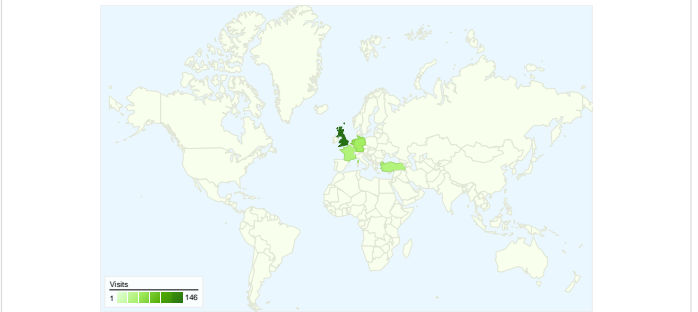

Site Usage

612 Visits

37.25% Bounce Rate

2,211 Pageviews

00:02:53 Avg. Time on Site

3.61 Pages/Visit

51.80% % New Visits

Visitors Overview

Map Overlay

Traffic Sources Overview

Content Overview

Pages	Pageviews	% Pageviews
/	615	27.82%
/members/	311	14.07%
/course-finder/	137	6.20%
/about-us/	133	6.02%
/members/members-area/	115	5.20%

360 people visited this site

All traffic sources sent a total of 612 visits

- 42.81% Direct Traffic
- 19.12% Referring Sites
- 38.07% Search Engines

- Direct Traffic
262.00 (42.81%)
- Search Engines
233.00 (38.07%)
- Referring Sites
117.00 (19.12%)

Top Traffic Sources

Sources	Visits	% visits
(direct) ((none))	262	42.81%
google (organic)	224	36.60%
directory.atwonline.com	81	13.24%
google.es (referral)	8	1.31%
airberlin-technik.com (referral)	5	0.82%