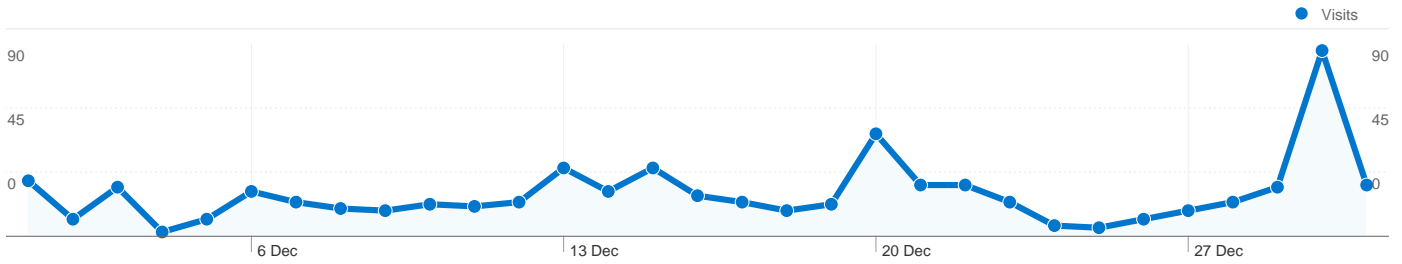

Site Usage

612 Visits

37.25% Bounce Rate

2,211 Pageviews

00:02:53 Avg. Time on Site

3.61 Pages/Visit

51.80% % New Visits

Visitors Overview

612 Visits

360 Absolute Unique Visitors

2,211 Pageviews

3.61 Average Pageviews

00:02:53 Time on Site

37.25% Bounce Rate

51.80% New Visits

Technical Profile

All traffic sources sent a total of 612 visits

- 42.81% Direct Traffic
- 19.12% Referring Sites
- 38.07% Search Engines

- Direct Traffic
262.00 (42.81%)
- Search Engines
233.00 (38.07%)
- Referring Sites
117.00 (19.12%)