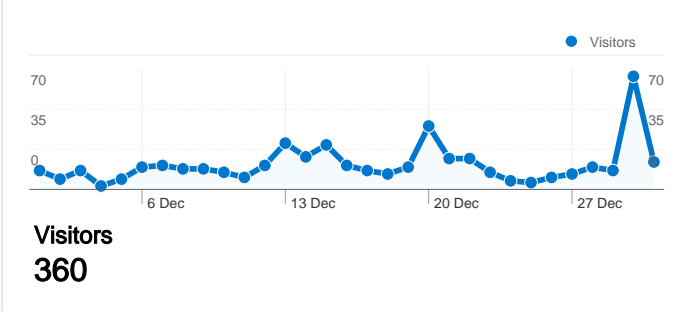

Site Usage

612 Visits

37.25% Bounce Rate

2,211 Pageviews

00:02:53 Avg. Time on Site

3.61 Pages/Visit

51.80% % New Visits

Visitors Overview

612 Visits

360 Absolute Unique Visitors

2,211 Pageviews

3.61 Average Pageviews

00:02:53 Time on Site

37.25% Bounce Rate

51.80% New Visits

Technical Profile

All traffic sources sent a total of 612 visits

- 42.81% Direct Traffic
- 19.12% Referring Sites
- 38.07% Search Engines

- Direct Traffic
262.00 (42.81%)
- Search Engines
233.00 (38.07%)
- Referring Sites
117.00 (19.12%)

1 - 10 of 61

Pages on this site were viewed a total of 2,211 times

2,211 Pageviews

1,561 Unique Views

37.25% Bounce Rate

Top Content

Pages	Pageviews	% Pageviews
/	615	27.82%
/members/	311	14.07%
/course-finder/	137	6.20%
/about-us/	133	6.02%
/members/members-area/	115	5.20%