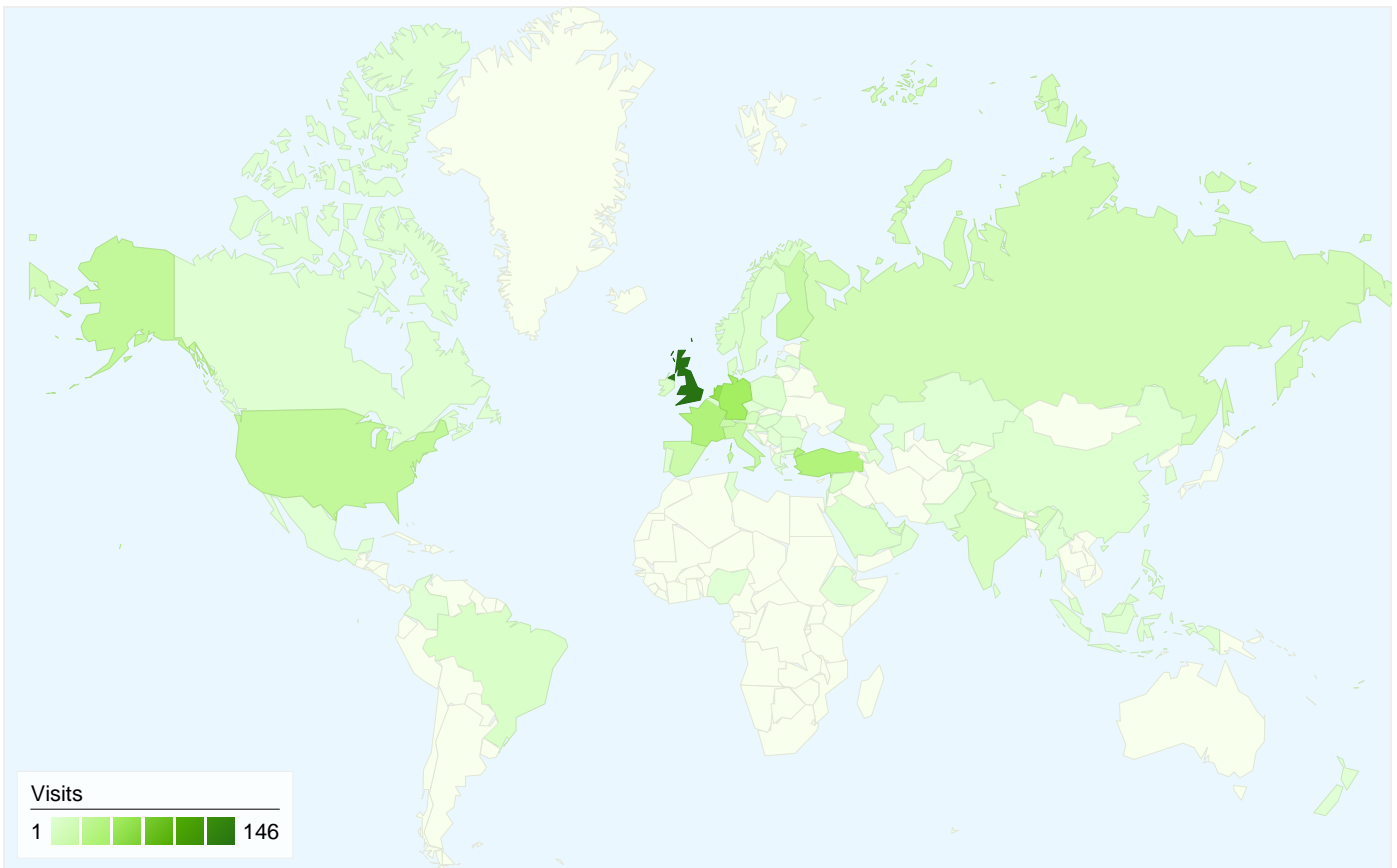

All traffic sources sent a total of 612 visits

- 42.81% Direct Traffic
- 19.12% Referring Sites
- 38.07% Search Engines

- Direct Traffic
262.00 (42.81%)
- Search Engines
233.00 (38.07%)
- Referring Sites
117.00 (19.12%)

Top Traffic Sources

Sources	Visits	% visits
(direct) ((none))	262	42.81%
google (organic)	224	36.60%
directory.atwonline.com	81	13.24%
google.es (referral)	8	1.31%
airberlin-technik.com (referral)	5	0.82%

Keywords	Visits	% visits
eamtc	87	37.34%
eamtc.org	9	3.86%
eamtc lucerne	8	3.43%
ewis training	4	1.72%
airbus fco manager	3	1.29%

612 visits came from 61 countries/territories

Site Usage

Country/Territory	Visits	Pages/Visit	Avg. Time on Site	% New Visits	Bounce Rate
United Kingdom	146	3.33	00:02:01	26.03%	34.25%
Netherlands	59	5.76	00:03:57	47.46%	22.03%
Germany	51	3.88	00:03:13	70.59%	41.18%
France	40	4.18	00:06:16	62.50%	35.00%
Turkey	39	3.95	00:04:21	35.90%	15.38%
United States	26	2.35	00:00:51	76.92%	50.00%
Italy	23	6.00	00:05:15	43.48%	26.09%
Finland	21	3.00	00:02:09	57.14%	38.10%
Switzerland	20	4.20	00:05:52	65.00%	15.00%
Spain	19	2.53	00:01:29	89.47%	57.89%