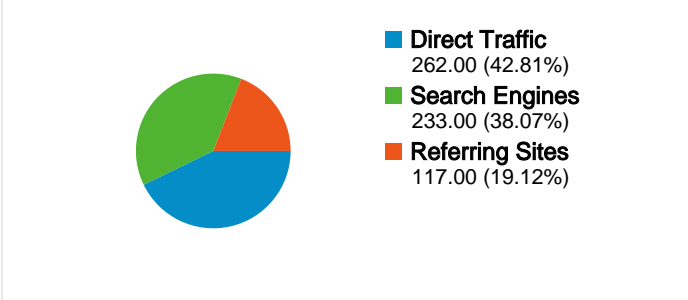

Site Usage

612 Visits

37.25% Bounce Rate

2,211 Pageviews

00:02:53 Avg. Time on Site

3.61 Pages/Visit

51.80% % New Visits

Visitors Overview

Map Overlay

Traffic Sources Overview

Content Overview

Pages	Pageviews	% Pageviews
/	615	27.82%
/members/	311	14.07%
/course-finder/	137	6.20%
/about-us/	133	6.02%
/members/members-area/	115	5.20%

360 people visited this site

All traffic sources sent a total of 612 visits

- 42.81% Direct Traffic
- 19.12% Referring Sites
- 38.07% Search Engines

- Direct Traffic
262.00 (42.81%)
- Search Engines
233.00 (38.07%)
- Referring Sites
117.00 (19.12%)

Top Traffic Sources

Sources	Visits	% visits
(direct) ((none))	262	42.81%
google (organic)	224	36.60%
directory.atwonline.com	81	13.24%
google.es (referral)	8	1.31%
airberlin-technik.com (referral)	5	0.82%