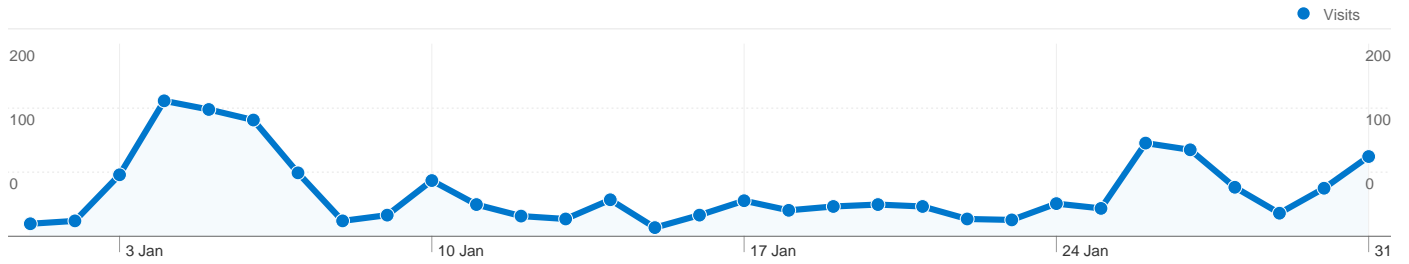

Site Usage

1,442 Visits

32.11% Bounce Rate

4,735 Pageviews

00:02:23 Avg. Time on Site

3.28 Pages/Visit

42.02% % New Visits

Visitors Overview

733 people visited this site

1,442 Visits

733 Absolute Unique Visitors

4,735 Pageviews

3.28 Average Pageviews

00:02:23 Time on Site

32.11% Bounce Rate

42.02% New Visits

All traffic sources sent a total of 1,442 visits

 52.91% Direct Traffic

 5.83% Referring Sites

 41.26% Search Engines

- Direct Traffic
763.00 (52.91%)
- Search Engines
595.00 (41.26%)
- Referring Sites
84.00 (5.83%)

1,442 visits came from 81 countries/territories

Site Usage						
Visits	Pages/Visit	Avg. Time on Site	% New Visits	Bounce Rate		
1,442 % of Site Total: 100.00%	3.28 Site Avg: 3.28 (0.00%)	00:02:23 Site Avg: 00:02:23 (0.00%)	42.23% Site Avg: 42.02% (0.50%)	32.11% Site Avg: 32.11% (0.00%)		
Country/Territory	Visits	Pages/Visit	Avg. Time on Site	% New Visits	Bounce Rate	
United Kingdom	312	3.17	00:02:17	25.32%	29.49%	
France	156	3.70	00:02:36	39.74%	26.28%	
Germany	148	3.17	00:02:40	43.24%	37.16%	
Switzerland	113	3.66	00:02:44	26.55%	19.47%	
Netherlands	103	2.94	00:01:16	57.28%	44.66%	
United States	67	3.12	00:01:40	50.75%	41.79%	
Spain	42	3.98	00:02:12	61.90%	30.95%	
Turkey	42	3.48	00:03:14	59.52%	30.95%	
Italy	32	3.97	00:02:02	50.00%	34.38%	
Luxembourg	28	3.11	00:02:13	28.57%	50.00%	