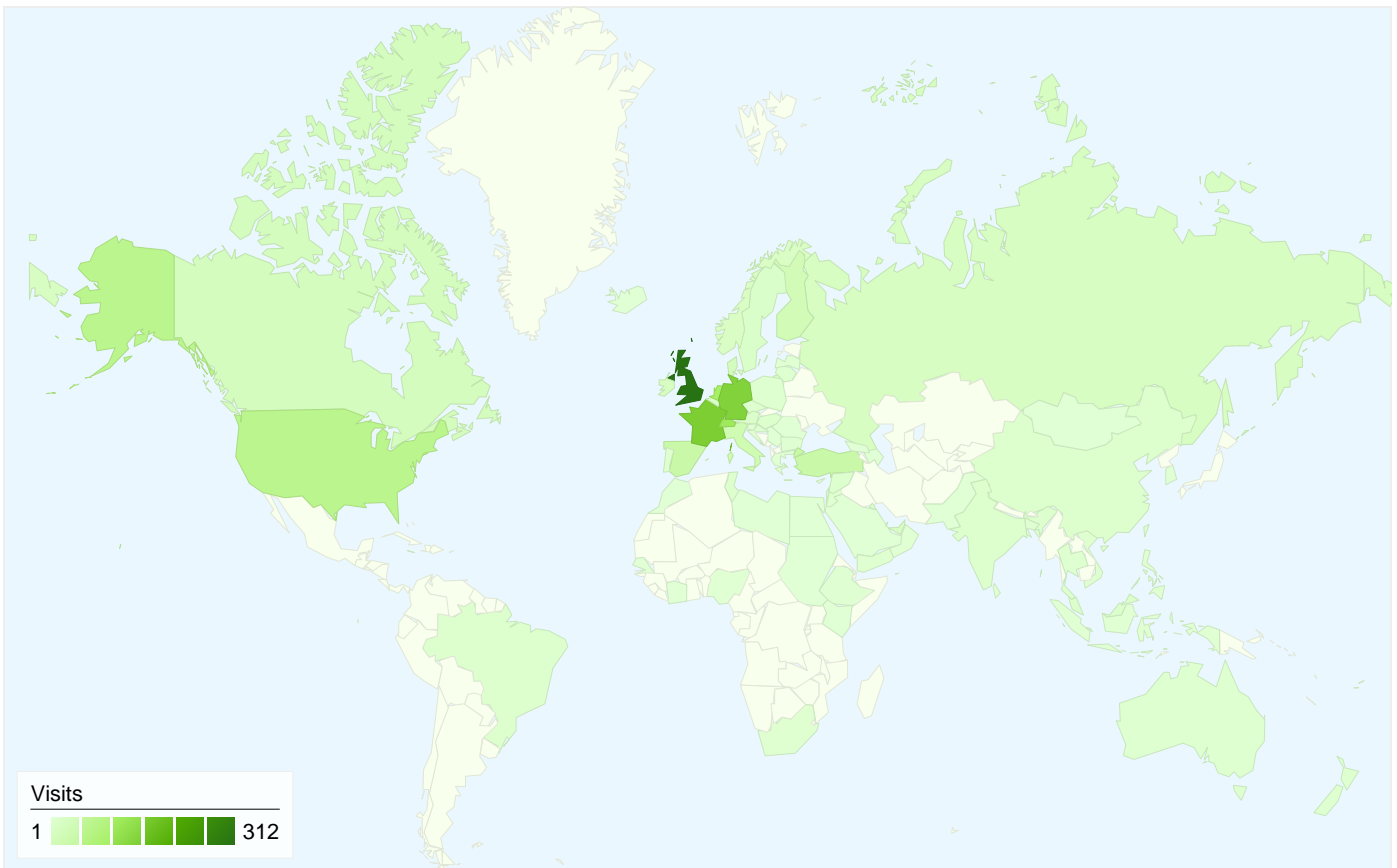

Visitors
733

Map Overlay

Traffic Sources Overview

- **Direct Traffic**
763.00 (52.91%)
- **Search Engines**
595.00 (41.26%)
- **Referring Sites**
84.00 (5.83%)

Content Overview

Pages	Pageviews	% Pageviews
/	1,542	32.57%
/members/	546	11.53%
/members/members-area/	382	8.07%
/meetings/	290	6.12%
/course-finder/	271	5.72%

All traffic sources sent a total of 1,442 visits

 52.91% Direct Traffic

 5.83% Referring Sites

 41.26% Search Engines

- Direct Traffic
763.00 (52.91%)
- Search Engines
595.00 (41.26%)
- Referring Sites
84.00 (5.83%)

Top Traffic Sources

Sources	Visits	% visits	Keywords	Visits	% visits
(direct) ((none))	763	52.91%	eamtc	212	35.63%
google (organic)	562	38.97%	european aircraft maintenance	53	8.91%
bing (organic)	27	1.87%	am&ts netherlands	40	6.72%
flightglobalevents.com	11	0.76%	aviation maintenance training	14	2.35%
airberlin-technik.com (referral)	8	0.55%	ewis training	13	2.18%

1,442 visits came from 81 countries/territories

Site Usage						
Visits	Pages/Visit	Avg. Time on Site	% New Visits	Bounce Rate		
1,442 % of Site Total: 100.00%	3.28 Site Avg: 3.28 (0.00%)	00:02:23 Site Avg: 00:02:23 (0.00%)	42.23% Site Avg: 42.02% (0.50%)	32.11% Site Avg: 32.11% (0.00%)		
Country/Territory	Visits	Pages/Visit	Avg. Time on Site	% New Visits	Bounce Rate	
United Kingdom	312	3.17	00:02:17	25.32%	29.49%	
France	156	3.70	00:02:36	39.74%	26.28%	
Germany	148	3.17	00:02:40	43.24%	37.16%	
Switzerland	113	3.66	00:02:44	26.55%	19.47%	
Netherlands	103	2.94	00:01:16	57.28%	44.66%	
United States	67	3.12	00:01:40	50.75%	41.79%	
Spain	42	3.98	00:02:12	61.90%	30.95%	
Turkey	42	3.48	00:03:14	59.52%	30.95%	
Italy	32	3.97	00:02:02	50.00%	34.38%	
Luxembourg	28	3.11	00:02:13	28.57%	50.00%	