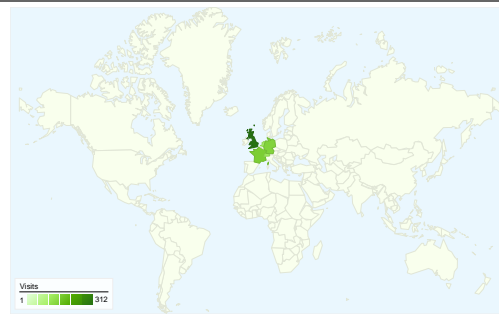

Site Usage

1,442 Visits

32.11% Bounce Rate

4,735 Pageviews

00:02:23 Avg. Time on Site

3.28 Pages/Visit

42.02% % New Visits

Visitors Overview

Visitors
733

Map Overlay

Traffic Sources Overview

- **Direct Traffic**
763.00 (52.91%)
- **Search Engines**
595.00 (41.26%)
- **Referring Sites**
84.00 (5.83%)

Content Overview

Pages	Pageviews	% Pageviews
/	1,542	32.57%
/members/	546	11.53%
/members/members-area/	382	8.07%
/meetings/	290	6.12%
/course-finder/	271	5.72%

All traffic sources sent a total of 1,442 visits

 52.91% Direct Traffic

 5.83% Referring Sites

 41.26% Search Engines

- Direct Traffic
763.00 (52.91%)
- Search Engines
595.00 (41.26%)
- Referring Sites
84.00 (5.83%)

1,442 visits came from 81 countries/territories

Site Usage						
Visits	Pages/Visit	Avg. Time on Site	% New Visits	Bounce Rate		
1,442 % of Site Total: 100.00%	3.28 Site Avg: 3.28 (0.00%)	00:02:23 Site Avg: 00:02:23 (0.00%)	42.23% Site Avg: 42.02% (0.50%)	32.11% Site Avg: 32.11% (0.00%)		
Country/Territory	Visits	Pages/Visit	Avg. Time on Site	% New Visits	Bounce Rate	
United Kingdom	312	3.17	00:02:17	25.32%	29.49%	
France	156	3.70	00:02:36	39.74%	26.28%	
Germany	148	3.17	00:02:40	43.24%	37.16%	
Switzerland	113	3.66	00:02:44	26.55%	19.47%	
Netherlands	103	2.94	00:01:16	57.28%	44.66%	
United States	67	3.12	00:01:40	50.75%	41.79%	
Spain	42	3.98	00:02:12	61.90%	30.95%	
Turkey	42	3.48	00:03:14	59.52%	30.95%	
Italy	32	3.97	00:02:02	50.00%	34.38%	
Luxembourg	28	3.11	00:02:13	28.57%	50.00%	