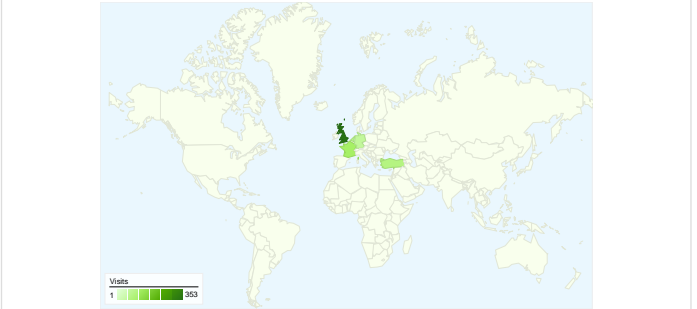

Site Usage

1,295 Visits

48.96% Bounce Rate

3,632 Pageviews

00:02:18 Avg. Time on Site

2.80 Pages/Visit

54.90% % New Visits

Visitors Overview

Map Overlay

Traffic Sources Overview

Content Overview

Pages	Pageviews	% Pageviews
/	941	25.91%
/members/	664	18.28%
/meetings/	339	9.33%
/about-us/	201	5.53%
/meetings/instructor-seminar/	181	4.98%

851 people visited this site

1,295 visits came from 88 countries/territories

Site Usage

Country/Territory	Visits	Pages/Visit	Avg. Time on Site	% New Visits	Bounce Rate
United Kingdom	353	3.03	00:02:19	39.38%	44.76%
France	117	3.06	00:02:38	57.26%	45.30%
Turkey	88	3.16	00:02:41	61.36%	34.09%
Netherlands	79	2.49	00:02:15	58.23%	46.84%
Germany	61	3.30	00:02:54	81.97%	47.54%
Switzerland	45	3.73	00:02:25	20.00%	24.44%
Finland	42	3.95	00:03:41	28.57%	38.10%
United States	42	3.07	00:01:48	76.19%	69.05%
Spain	36	2.06	00:02:16	72.22%	47.22%
India	30	2.07	00:01:25	93.33%	63.33%