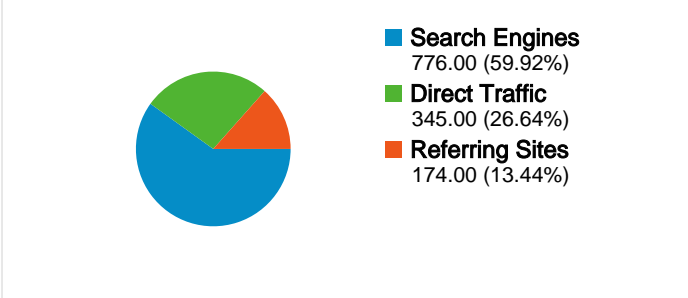

Site Usage

1,295 Visits

48.96% Bounce Rate

3,632 Pageviews

00:02:18 Avg. Time on Site

2.80 Pages/Visit

54.90% % New Visits

Visitors Overview

Map Overlay

Traffic Sources Overview

Content Overview

Pages	Pageviews	% Pageviews
/	941	25.91%
/members/	664	18.28%
/meetings/	339	9.33%
/about-us/	201	5.53%
/meetings/instructor-seminar/	181	4.98%

851 people visited this site

1,295 Visits

851 Absolute Unique Visitors

3,632 Pageviews

2.80 Average Pageviews

00:02:18 Time on Site

48.96% Bounce Rate

54.90% New Visits

Technical Profile

1,295 visits came from 88 countries/territories

Site Usage

Country/Territory	Visits	Pages/Visit	Avg. Time on Site	% New Visits	Bounce Rate
United Kingdom	353	3.03	00:02:19	39.38%	44.76%
France	117	3.06	00:02:38	57.26%	45.30%
Turkey	88	3.16	00:02:41	61.36%	34.09%
Netherlands	79	2.49	00:02:15	58.23%	46.84%
Germany	61	3.30	00:02:54	81.97%	47.54%
Switzerland	45	3.73	00:02:25	20.00%	24.44%
Finland	42	3.95	00:03:41	28.57%	38.10%
United States	42	3.07	00:01:48	76.19%	69.05%
Spain	36	2.06	00:02:16	72.22%	47.22%
India	30	2.07	00:01:25	93.33%	63.33%