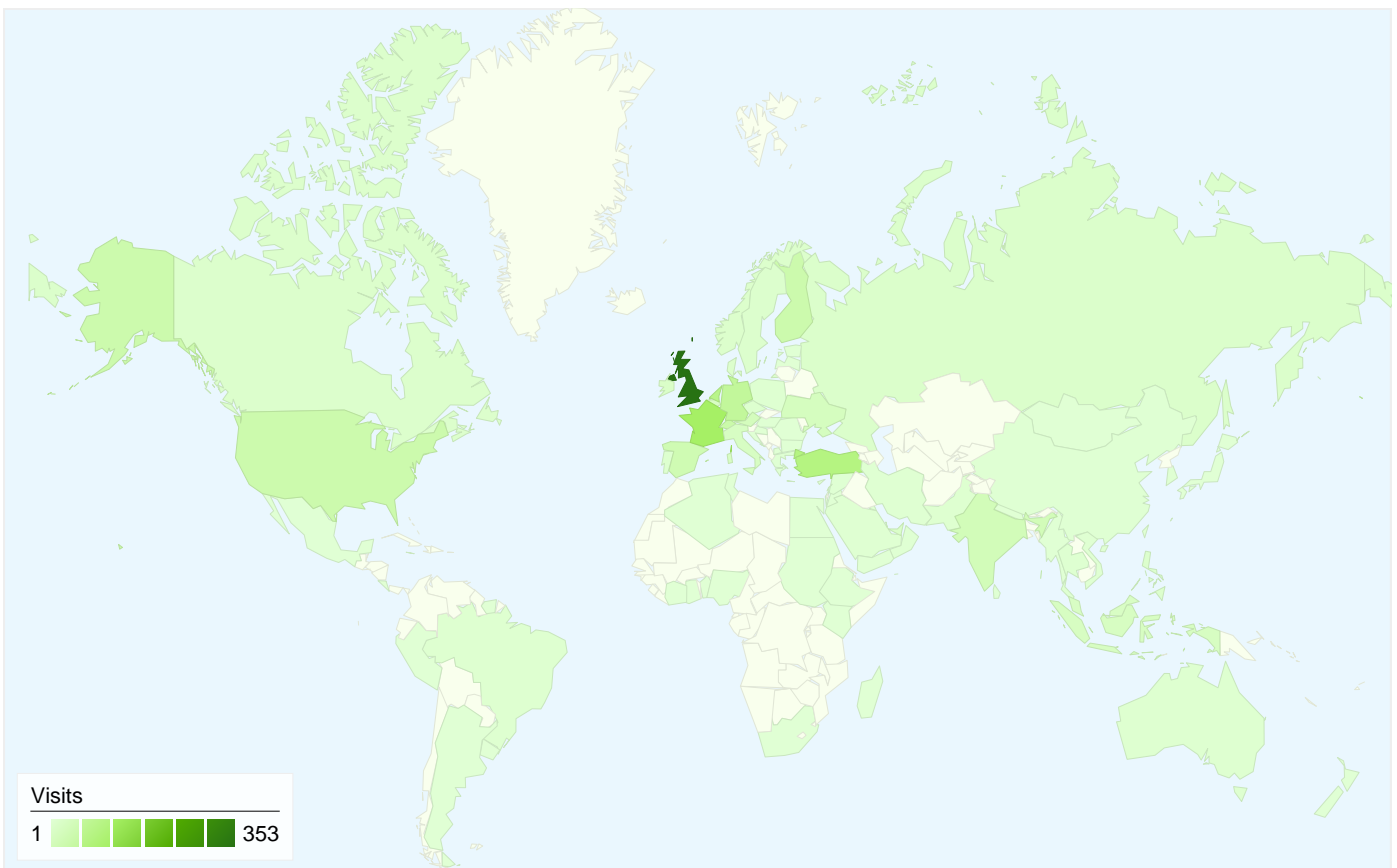

Browser	Visits	% visits	Connection Speed	Visits	% visits
Internet Explorer	654	50.50%	Unknown	1,295	100.00%
Firefox	436	33.67%			
Chrome	138	10.66%			
Safari	42	3.24%			
Opera	12	0.93%			

All traffic sources sent a total of 1,295 visits

-  **26.64%** Direct Traffic
-  **13.44%** Referring Sites
-  **59.92%** Search Engines

- **Search Engines**
776.00 (59.92%)
- **Direct Traffic**
345.00 (26.64%)
- **Referring Sites**
174.00 (13.44%)

Top Traffic Sources

1,295 visits came from 88 countries/territories

Site Usage

Country/Territory	Visits	Pages/Visit	Avg. Time on Site	% New Visits	Bounce Rate
United Kingdom	353	3.03	00:02:19	39.38%	44.76%
France	117	3.06	00:02:38	57.26%	45.30%
Turkey	88	3.16	00:02:41	61.36%	34.09%
Netherlands	79	2.49	00:02:15	58.23%	46.84%
Germany	61	3.30	00:02:54	81.97%	47.54%
Switzerland	45	3.73	00:02:25	20.00%	24.44%
Finland	42	3.95	00:03:41	28.57%	38.10%
United States	42	3.07	00:01:48	76.19%	69.05%
Spain	36	2.06	00:02:16	72.22%	47.22%
India	30	2.07	00:01:25	93.33%	63.33%