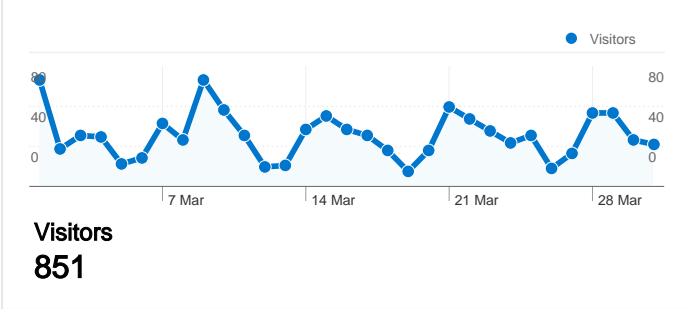

Site Usage

1,295 Visits

48.96% Bounce Rate

3,632 Pageviews

00:02:18 Avg. Time on Site

2.80 Pages/Visit

54.90% % New Visits

Visitors Overview

Map Overlay

Traffic Sources Overview

Content Overview

Pages	Pageviews	% Pageviews
/	941	25.91%
/members/	664	18.28%
/meetings/	339	9.33%
/about-us/	201	5.53%
/meetings/instructor-seminar/	181	4.98%

851 people visited this site

1,295 Visits

851 Absolute Unique Visitors

3,632 Pageviews

2.80 Average Pageviews

00:02:18 Time on Site

48.96% Bounce Rate

54.90% New Visits

Technical Profile

1,295 visits came from 88 countries/territories

Site Usage

Country/Territory	Visits	Pages/Visit	Avg. Time on Site	% New Visits	Bounce Rate
United Kingdom	353	3.03	00:02:19	39.38%	44.76%
France	117	3.06	00:02:38	57.26%	45.30%
Turkey	88	3.16	00:02:41	61.36%	34.09%
Netherlands	79	2.49	00:02:15	58.23%	46.84%
Germany	61	3.30	00:02:54	81.97%	47.54%
Switzerland	45	3.73	00:02:25	20.00%	24.44%
Finland	42	3.95	00:03:41	28.57%	38.10%
United States	42	3.07	00:01:48	76.19%	69.05%
Spain	36	2.06	00:02:16	72.22%	47.22%
India	30	2.07	00:01:25	93.33%	63.33%